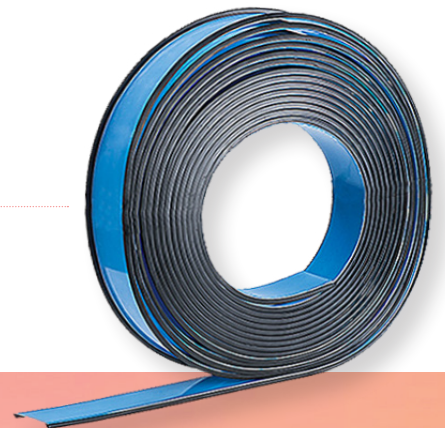

Opal Flush Optic

Roll lens with a continuous homogeneous appearance. Regressed, luminance reducing, or asymmetric roll lens optics also available

Lumen Packages

400 lm/ft, 500 lm/ft, 600 lm/ft, 700 lm/ft, 800 lm/ft, and 1000 lm/ft

Color Rendering

CRI 90+

Variety of Finishes

Matte black, white, and silver as well as gloss black

Color Temperature

3000 K / 3500 K / 4000 K, Tunable White (2700 K – 6500 K), Zumtobel SPECTRUM

Louver Finishes

Matte black, white, silver as well as gloss black

Roll Lens Optic

Easily install up to 150' without a seam

RECESSED CORNERS ALSO AVAILABLE

ADDITIONAL MOUNTING OPTIONS: Pendant, Wall and Surface

Contact a representative to begin specifying now.